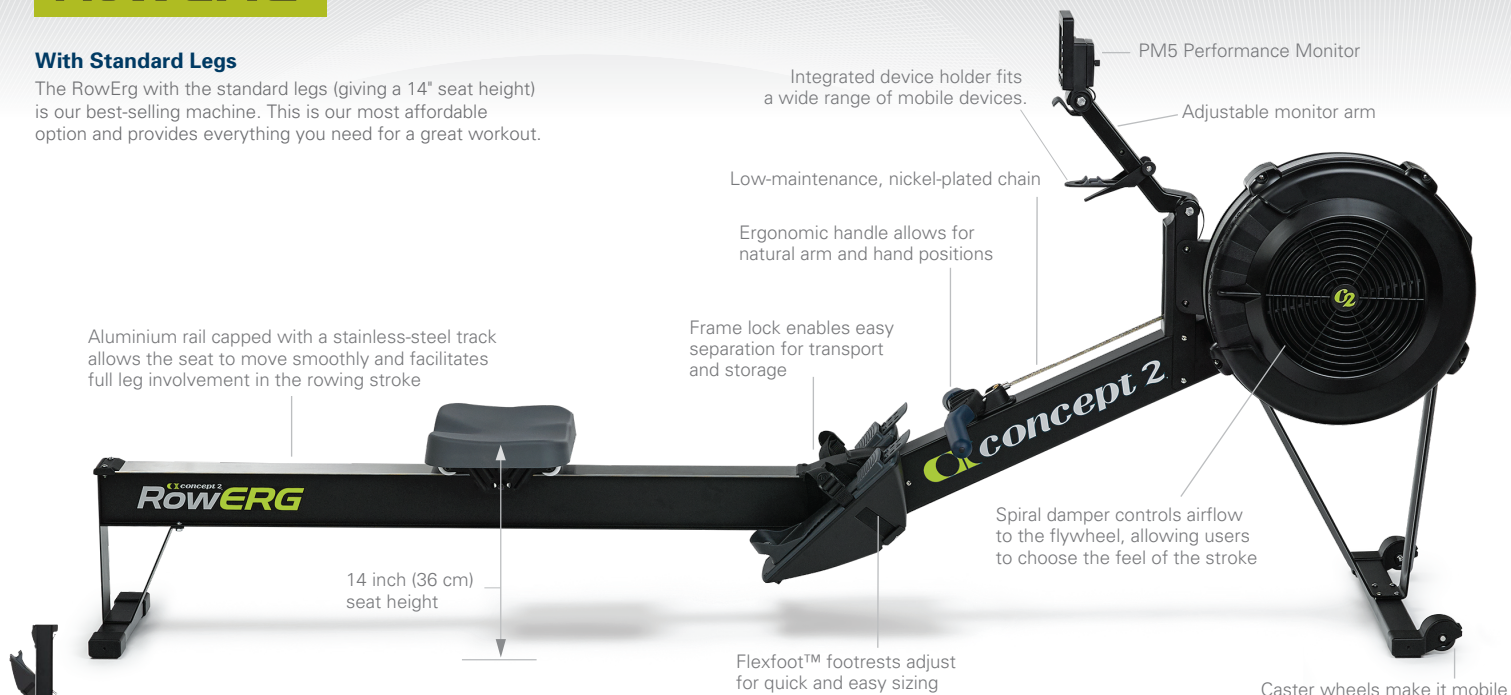

# RowERG

The Concept2 RowErg sets the standard for indoor rowing machines. Built by rowers, for rowers, the RowErg is used by people of all ages and abilities worldwide who want a full-body, low-impact workout.

The Concept2 RowErg is available with either standard or tall legs. The standard legs give a 14 inch (36 cm) seat height while the taller legs make the seat 20 inches (51 cm) from the floor. The elevated version is a good choice if you would like a machine with a higher seat, or prefer the appearance of a taller machine. The powerful performance monitor connects via Bluetooth to a wide range of apps, including our own free app ErgData. An integrated device holder allows you to keep your smartphone or tablet securely in place while using ErgData or other favourite apps.

## With Standard Legs

The RowERG with the standard legs (giving a 14" seat height) is our best-selling machine. This is our most affordable option and provides everything you need for a great workout.

Separates easily into two parts for storage

## With Tall Legs

The RowERG with tall legs (20" seat height) includes all the features of the RowERG with standard legs. It is a good choice if you would like a machine with a higher seat, or if you prefer the appearance of the machine higher off the ground.