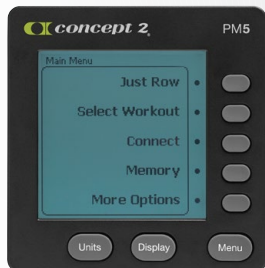

## PM5 (included on all machines)

Automatic Operation Monitor turns on when you start your workout.

Performance Data Track distance, speed, pace, Calories, and watts.

User-Friendly Menu Manage a wide range of features such as pre-set workouts, games and multiple languages.