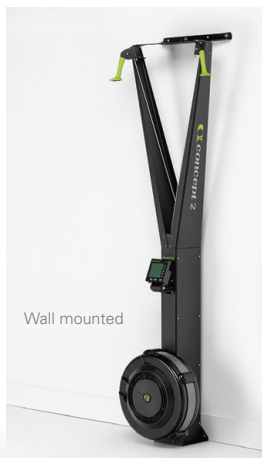

SKIERG

The SkiErg helps build strength and endurance using the poling motions integral to the sport of Nordic skiing, but you don't need to be a skier to benefit from the terrific low impact and full-body exercise. The double poling movement involves not just arms and shoulders, but also core and legs; classic ski technique (alternating arms) is also possible.

The SkiErg easily accommodates adaptive athletes and those with lower body injuries, as one can sit or kneel and still get a great upper body and core workout. The SkiErg is suitable for use with most wheelchairs.

Wall mounted

Wall mount dimensions:

Width	Depth	Height
20.5 in 52 cm	16 in 40.6 cm	85 in 216 cm

Floor Stand dimensions (including SkiErg):

Width	Depth	Height
23.5 in 60 cm	50 in 127 cm	85 in 216 cm