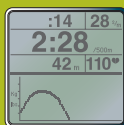

Force Curve