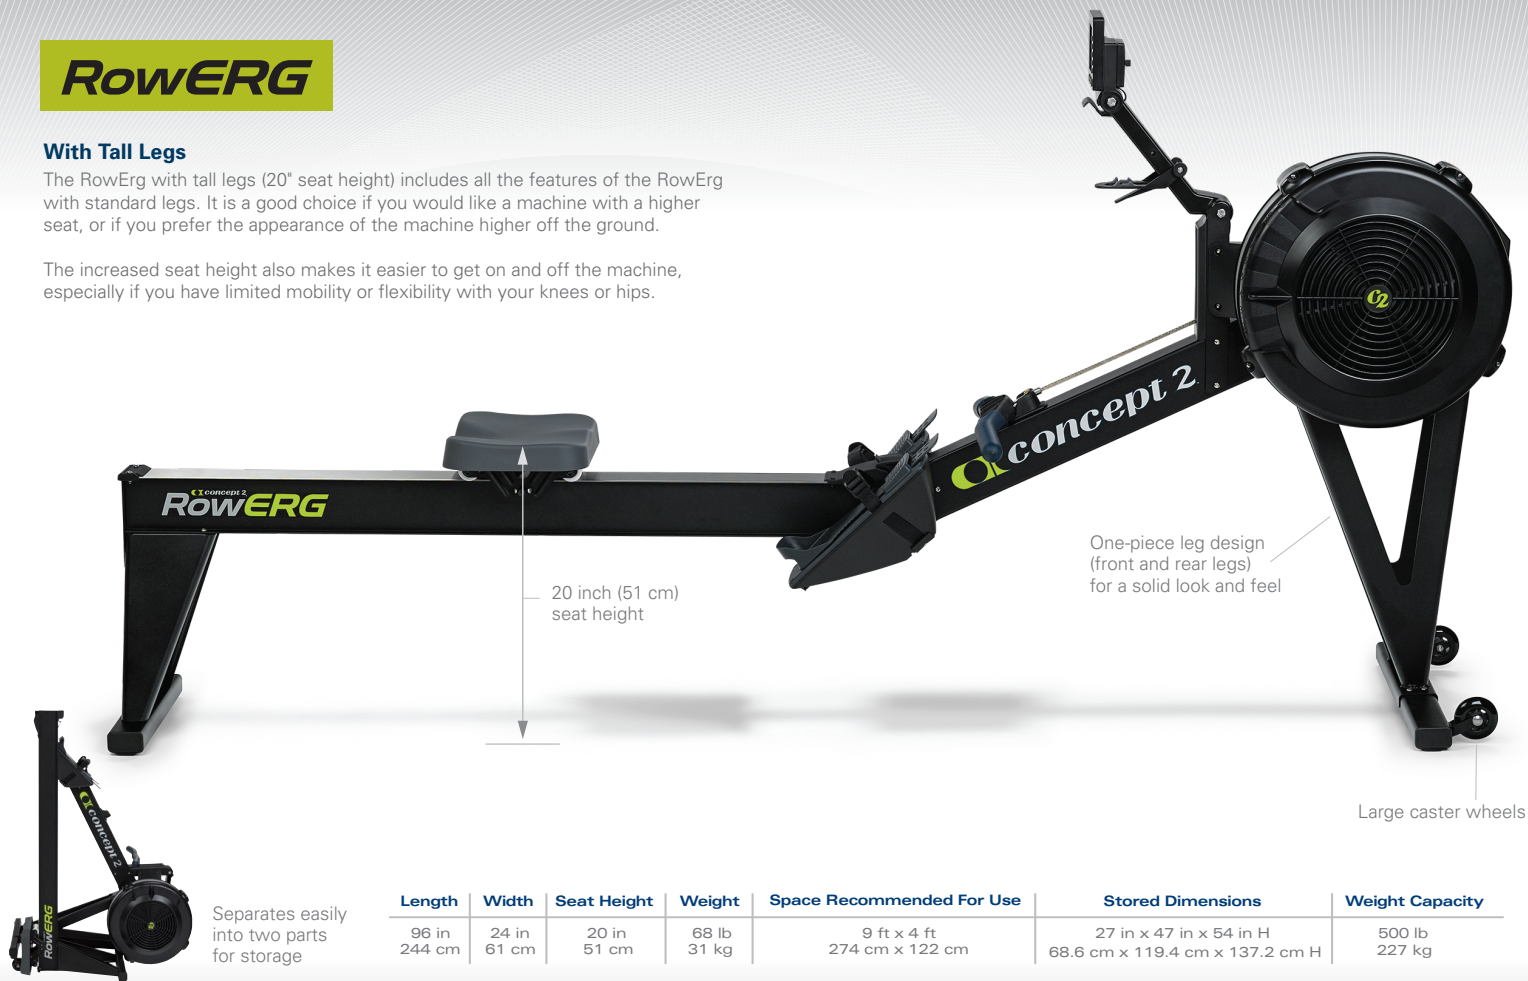

The Concept2 RowErg is available with either standard or tall legs. The standard legs give a 14 inch (36 cm) seat height while the taller legs make the seat 20 inches (51 cm) from the floor. The elevated version is a good choice if you would like a machine with a higher seat, or prefer the appearance of a taller machine. The powerful performance monitor connects via Bluetooth to a wide range of apps, including our own free app ErgData. An integrated device holder allows you to keep your smartphone or tablet securely in place while using ErgData or other favourite apps.

## With Standard Legs

The RowERG with the standard legs (giving a 14" seat height) is our best-selling machine. This is our most affordable option and provides everything you need for a great workout.

Separates easily into two parts for storage

## With Tall Legs

The RowERG with tall legs (20" seat height) includes all the features of the RowERG with standard legs. It is a good choice if you would like a machine with a higher seat, or if you prefer the appearance of the machine higher off the ground.

The increased seat height also makes it easier to get on and off the machine, especially if you have limited mobility or flexibility with your knees or hips.

20 inch (51 cm)  
seat height

One-piece leg design  
(front and rear legs)  
for a solid look and feel