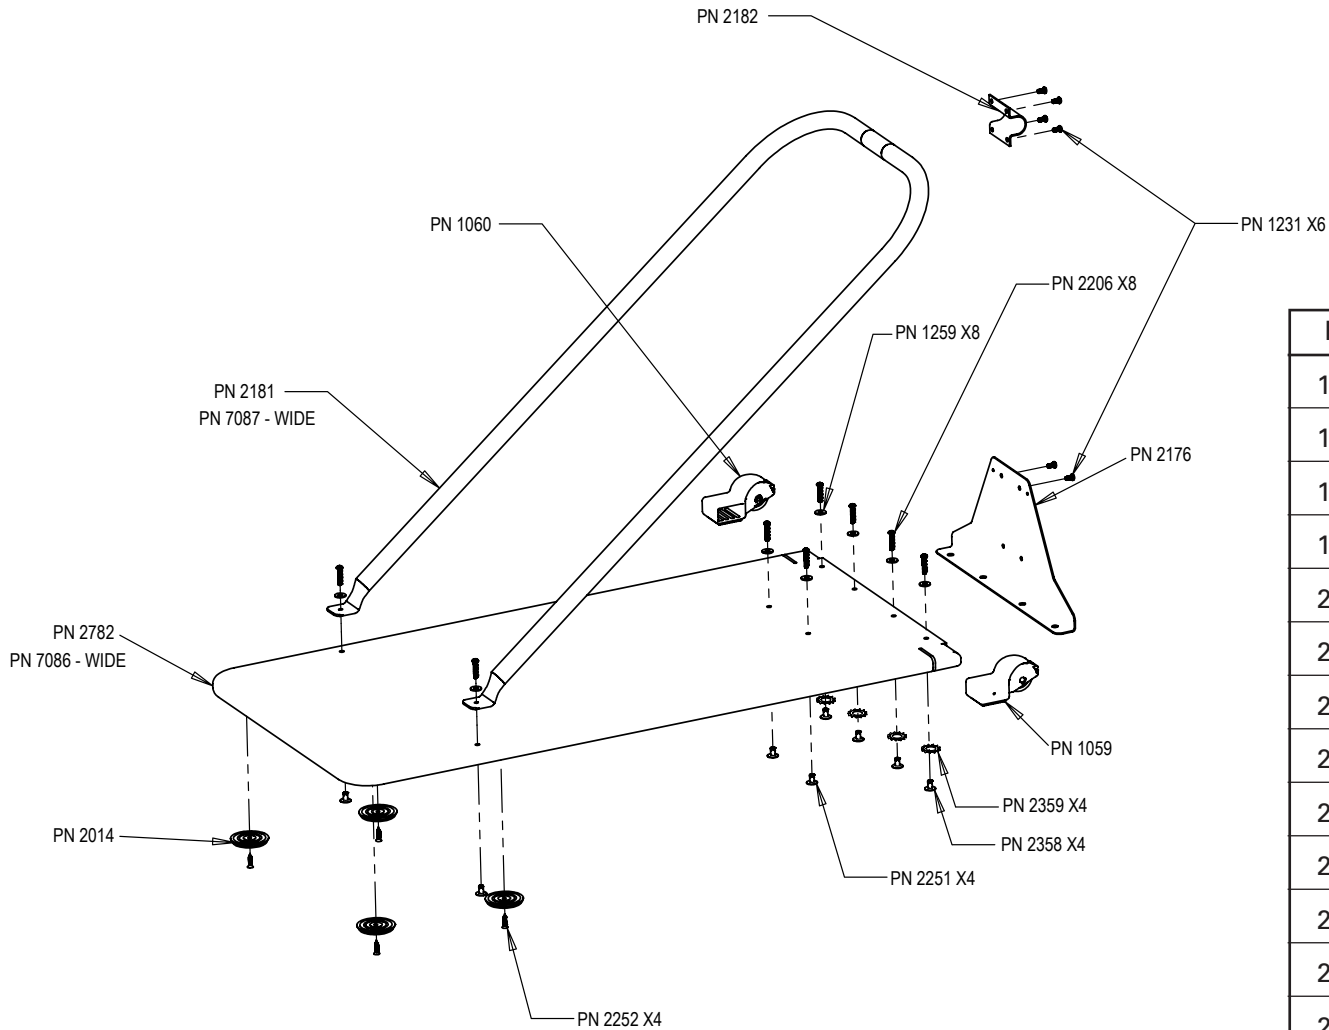

## SKIERG 2 FLOOR STAND SCHEMATIC

### SkiErg Floor Stand Part Identification List

PN	Description
1059	Right Footcaster Assembly
1060	Left Footcaster Assembly
1231	1/4-20 x .5
1259	Black Washer
2014	Foot Pad
2176	Universal Mounting Bracket
2181	Floor Stand U-Bar
2182	U-Bar Bracket
2206	1/4-20 x 1.25
2251	T-nut barbed barrel
2358	T-nut smooth barrel
2259	Lock Washer
2252	Phillips Flat Head Tapping Screw
2782	Anti Skid Deck
7086	Anti Skid Deck - WIDE
7087	Floor Stand U-Bar - WIDE